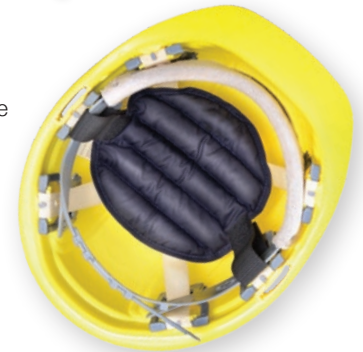

POLYMER TECHNOLOGY

- Crystal Polymers plump in water
- Activates in 10-15 minutes
- Stays cool for days
- Use again and again

HARD HAT PAD WITH SHADE

- Fastens with Hook & Loop

OCX #	GRAINGER #
969GRA-018	33TZ12

BANDANA

- 100% Cotton
- Tie around neck on head for optimal cooling

OCX #	GRAINGER #
940GRA-018	33TZ03
940GRA-BDN	33TZ05
940GRA-CBL	33TZ04
940GRA-WAV	53CE31

HARD HAT PAD

- Fastens with Hook & Loop Closure

OCX #	GRAINGER #
968GRA-018	33TZ11

PVA TECHNOLOGY

Activates in one minute. Machine washable. Use over and over.

PVA TOWEL

- 29.5" L X 14" W
- Activates in one minute!
- Packaged in resealable vinyl pouch

OCX #	GRAINGER #
931GRA-BL	51VR19

PVA NECK WRAP

- 31.5" L x 4" W
- Activates in one minute!
- Packaged in resealable vinyl pouch

OCX #	GRAINGER #
930GRA-BL	33TZ02

The Grainger Choice badge signals a broad selection of products that deliver quality and value, brought to you by Grainger.